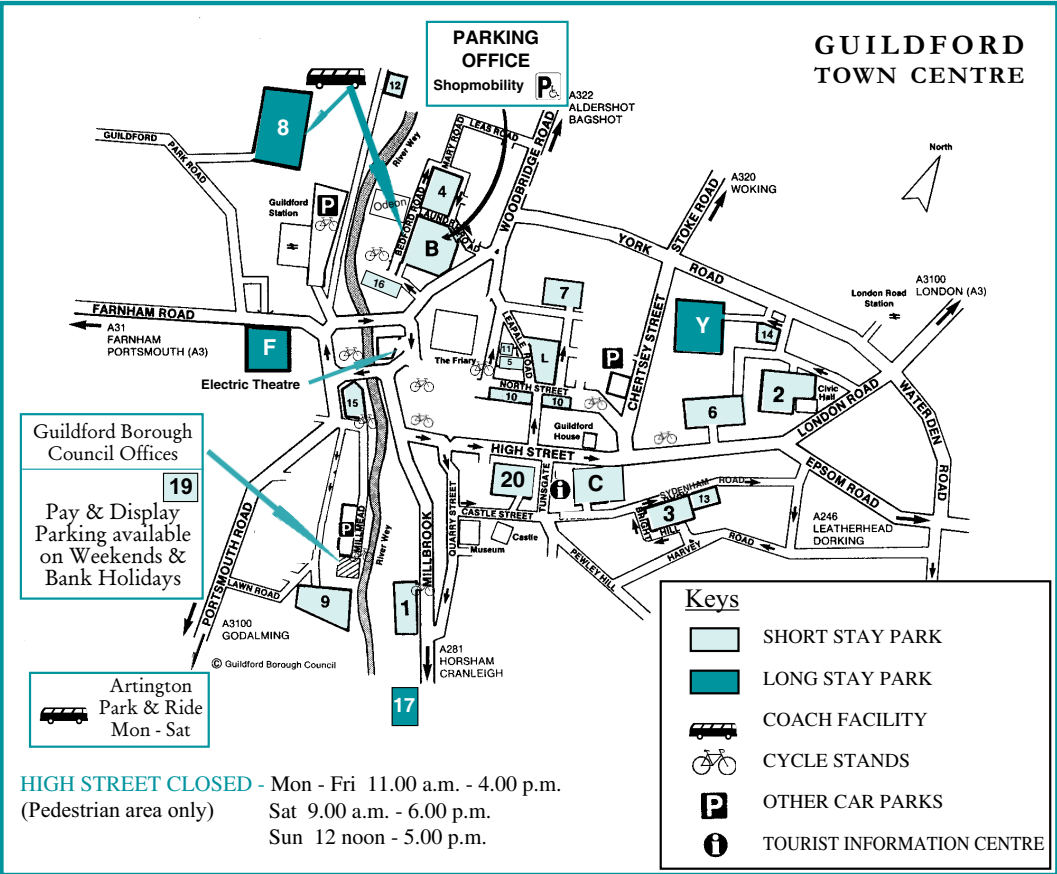

### Coaches

Coach facilities are provided in the locations below (see map opposite).

Bedford Road (2 bays)	50p/hr 08.30 - 18.00hrs Monday - Sunday
Guildford Park (3 bays)	£2.00 0800 - 1800hrs £2.00 1800 - 0800hrs Monday - Saturday
Artington Park & Ride (2 bays)	Free of charge Monday - Saturday

### On-Street Parking

Apart from the bays reserved for permit holders only or disabled badge holders and taxis, all other on-street parking places in the centre of town are available to motorists on a pay and display basis. These bays are provided for short-stay use. Those nearest the centre of town are limited to 30 minutes, the remainder are limited to 2 hours. The tariff is 60p per 30 minutes.

On the Eastern side of Town there are some bays limited to 3 hours and the tariff is 40p per 30 minutes.

### CHARGES From 1st April 2007

Map Ref	Location	C'pcty	Mon-Fri p/hour	Sat p/hour	Sun /per visit (11am-5pm)
B	Bedford Road	1033	80	80	£1.00
C	Castle Car Park (Pay on Foot)	350	80	80	£1.00
F	Farnham Road (Pay on Foot)	917	60	60	£1.00
L	Leapale Road	384	80	80	£1.00
Y	York Road (Pay on Foot)	605	60	60	£1.00
1.	Millbrook	244	80	80	£1.00
2.	Civic Hall	251	80	80	£1.00
3.	Bright Hill	121	80	80	£1.00
4.	Mary Road	107	80	80	£1.00
5.	Old Police Station	62	80	80	£1.00
6.	Upper High Street	49	80	80	£1.00
7.	College Road/Bellerby	71	Contract	80	£1.00
8.	Guildford Park	400	£3.00 per day	£1.00 per day	Free
9.	Lawn Road	107	Closed	80	£1.00
10.	North Street (Maximum stay ½ hour)	49	70p/½hour	Closed	£1.00
11.	Commercial Road	52	80	80	£1.00
12.	Walnut Tree Close	17	£2.00 per day	Free	Free
13.	Robin Hood	23	Contract	80	£1.00
14.	St. Josephs	71	Contract	80	£1.00
15.	Portsmouth Road	88	Contract	80	£1.00
16.	Bedford Road Surface	68	80	80	£1.00
17.	Shalford Park	66	£1.50 per day	Closed	Closed
18.	Ash Vale	29	£1.00 per visit 7am - 4pm	Free	Free
19.	Millmead House	27	Closed	80	£1.00
20.	Tunsgate (Pay on Foot)	64	80	80	£1.00